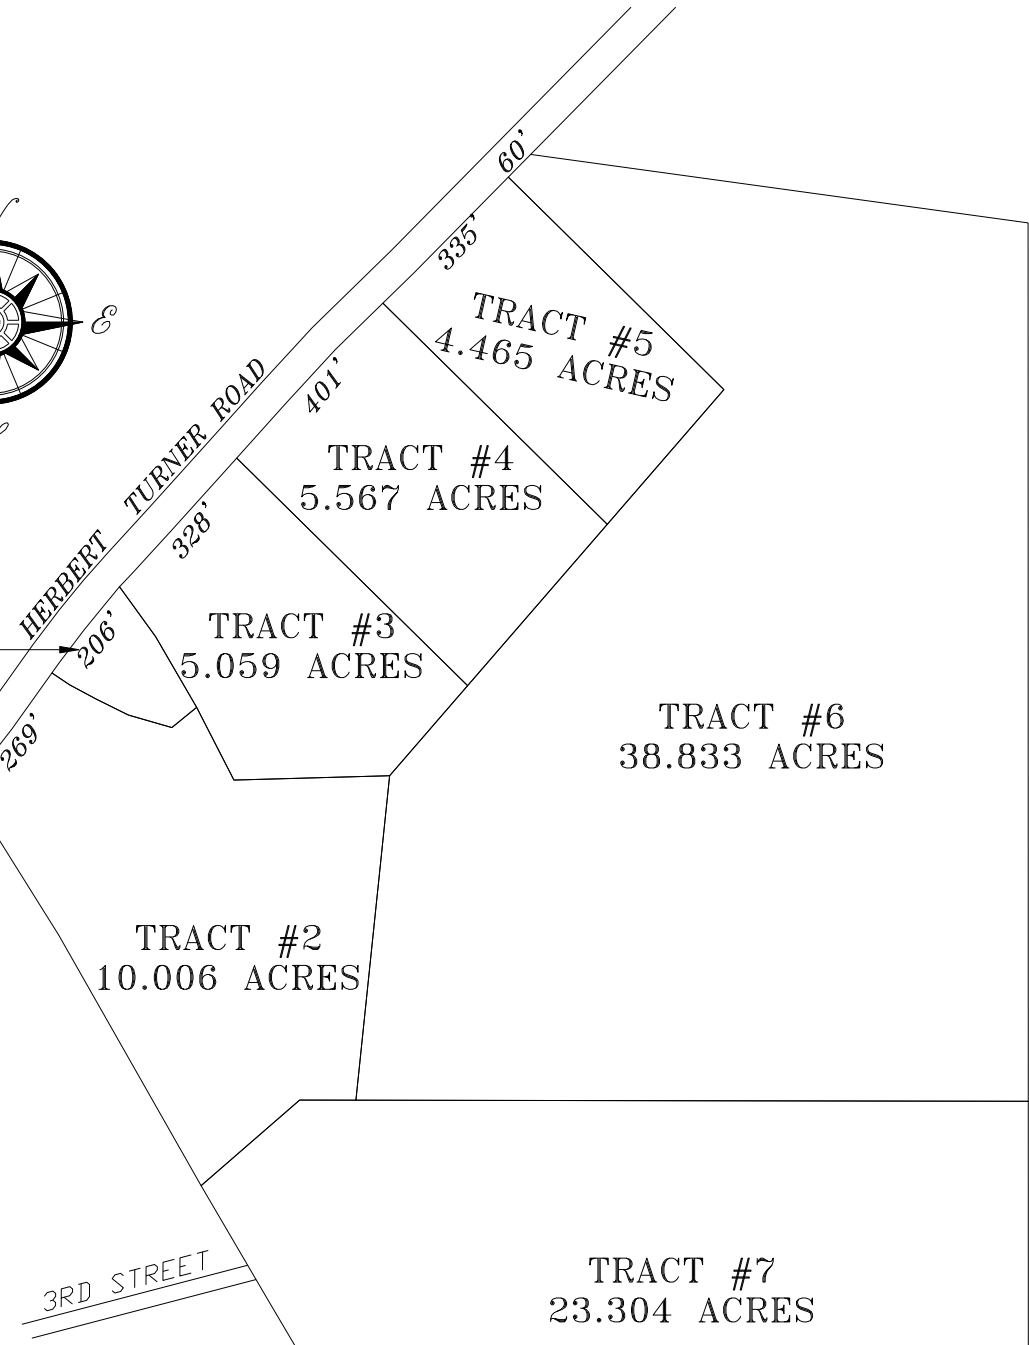

TRACT #1  
36,010 SQ. FT.  
0.827 ACRES

HERBERT TURNER ROAD

3RD STREET

TRACT #2  
10.006 ACRES

TRACT #3  
5.059 ACRES

TRACT #4  
5.567 ACRES

TRACT #5  
4.465 ACRES

TRACT #6  
38.833 ACRES

TRACT #7  
23.304 ACRES

166'

82'

U.S. HIGHWAY #31-W

CSX RAILROAD